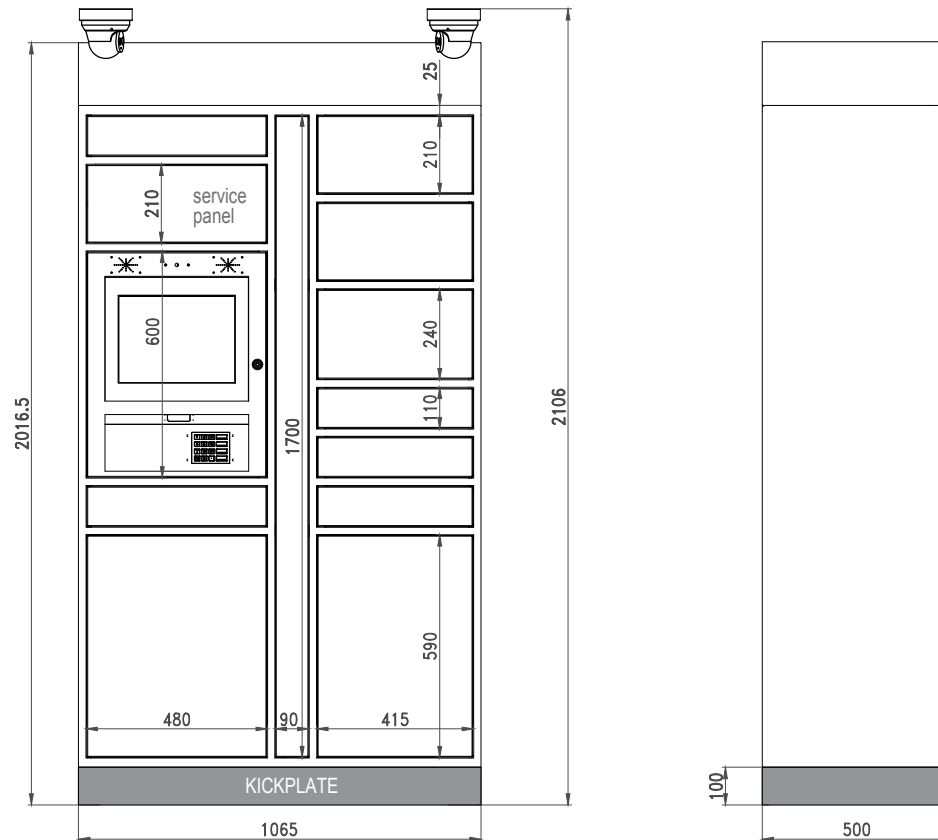

CANADA'S PARCEL LOCKER COMPANY

**MASTER PARCEL LOCKER
(REQUIRED)
10-DOOR (1065mm)**

**IP cameras & NVR + Pin hole comes with
Master Unit - will be mounted to survey
overall installation**

Fire rated for Canada to CAN/ULC-S102

**Electrically Certified for Canada to CSA
C22.2 No.62368-1:19**

Wall Clearance

100mm back wall clearance to vent CPU
25mm side wall clearance - can be zero
25mm ceiling clearance
25mm ceiling clearance from top of cameras
(if cameras are installed)